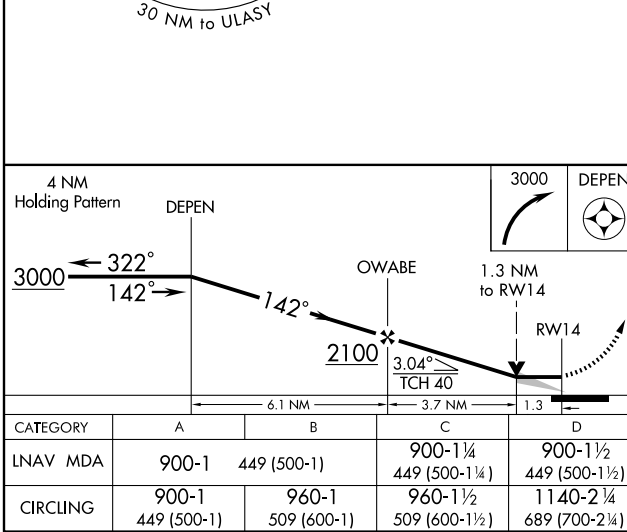

RNAV (GPS) RWY 14

GREENVILLE/MAC CRENSHAW MEMORIAL (PRN)

APP CRS	Rwy ldg	5200
142°	TDZE	451
	Apt Elev	451

	DME/DME RNP -0.3 NA.	MISSED APPROACH: Climbing right turn to 3000 direct DEPEN and hold.
--	----------------------	---

ASOS 120.0	ATLANTA CENTER 120.55 270.25	UNICOM 122.8 (CTAF) 0
----------------------	--	---------------------------------

SE-4, 15 MAR 2007 to 12 APR 2007

SE-4, 15 MAR 2007 to 12 APR 2007

RNAV (GPS) RWY 14