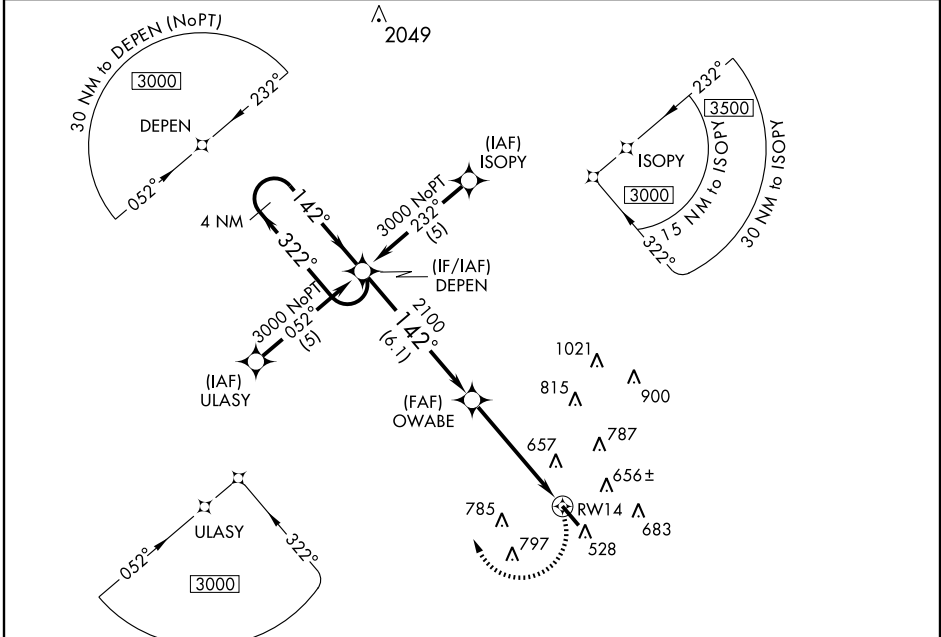

RNAV (GPS) RWY 14

GREENVILLE/MAC CRENSHAW MEMORIAL (PRN)

APP CRS	Rwy ldg	5200
142°	TDZE	451
	Apt Elev	451

	DME/DME RNP -0.3 NA.	MISSED APPROACH: Climbing right turn to 3000 direct DEPEN and hold.
--	----------------------	---

ASOS 120.0	ATLANTA CENTER 120.55 270.25	UNICOM 122.8 (CTAF) 0
----------------------	--	---------------------------------

SE-4, 15 MAR 2007 to 12 APR 2007

SE-4, 15 MAR 2007 to 12 APR 2007

RNAV (GPS) RWY 14