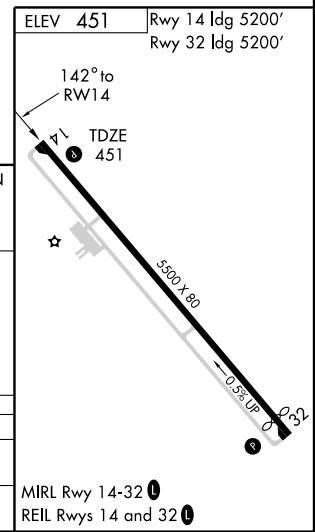

RNAV (GPS) RWY 14

GREENVILLE/MAC CRENSHAW MEMORIAL (PRN)

APP CRS	Rwy ldg	5200
142°	TDZE	451
	Apt Elev	451

	DME/DME RNP -0.3 NA.	MISSED APPROACH: Climbing right turn to 3000 direct DEPEN and hold.
--	----------------------	---

ASOS 120.0	ATLANTA CENTER 120.55 270.25	UNICOM 122.8 (CTAF) 0
----------------------	--	---------------------------------

SE-4, 15 MAR 2007 to 12 APR 2007

SE-4, 15 MAR 2007 to 12 APR 2007

RNAV (GPS) RWY 14