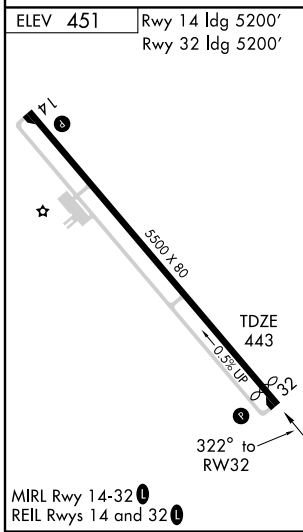

RNAV (GPS) RWY 32

GREENVILLE/MAC CRENSHAW MEMORIAL (PRN)

APP CRS 322°	Rwy ldg 5200
	TDZE 443
	Apt Elev 451

	DME/DME RNP -0.3 NA.	MISSED APPROACH: Climb to 3000 direct DEPEN and hold.
--	----------------------	---

ASOS 120.0	ATLANTA CENTER 120.55 270.25	UNICOM 122.8 (CTAF) 0
----------------------	--	---------------------------------

SE-4, 15 MAR 2007 to 12 APR 2007

SE-4, 15 MAR 2007 to 12 APR 2007

3000	DEPEN	TAZMA	4 NM Holding Pattern
1 NM to RW32	ISRAW	322°	142°
RW32	2000	3000	
3.8 NM	6.4 NM		
3.04° TCH 40			
CATEGORY	A	B	C
LNAV MDA	780-1 337 (400-1)		
CIRCLING	840-1 389 (400-1)	960-1 509 (600-1)	960-1½ 509 (600-1½)
			1140-2¼ 689 (700-2¼)