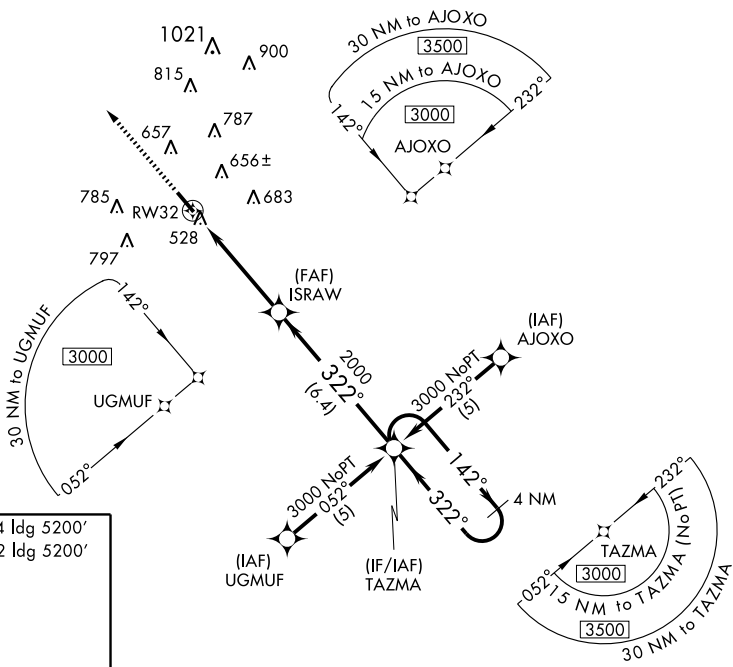

RNAV (GPS) RWY 32

GREENVILLE/MAC CRENSHAW MEMORIAL (PRN)

APP CRS 322°	Rwy ldg 5200
	TDZE 443
	Apt Elev 451

	DME/DME RNP -0.3 NA.	MISSED APPROACH: Climb to 3000 direct DEPEN and hold.
--	----------------------	---

ASOS 120.0	ATLANTA CENTER 120.55 270.25	UNICOM 122.8 (CTAF) 0
----------------------	--	---------------------------------

SE-4, 15 MAR 2007 to 12 APR 2007

SE-4, 15 MAR 2007 to 12 APR 2007

3000	DEPEN	TAZMA	4 NM Holding Pattern
1 NM to RW32	ISRAW	322°	142°
RW32	2000	3000	
3.8 NM	6.4 NM		
3.04° TCH 40			
CATEGORY	A	B	C
LNAV MDA	780-1 337 (400-1)		
CIRCLING	840-1 389 (400-1)	960-1 509 (600-1)	960-1½ 509 (600-1½)
			1140-2¼ 689 (700-2¼)